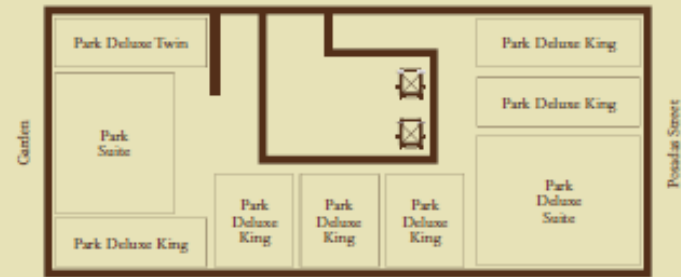

Park Deluxe King

Park Deluxe Twin

Park Deluxe Balcony

Park One Bedroom Suite

Park Suite

Park Deluxe Suite

Park Executive Suite

POSADAS BUILDING

5TH TO 9TH FLOOR

14TH TO 17TH FLOOR

Category	Quantity	Posadas Building	Palace Building
Park Room King	21	21	-
Park Deluxe King	60	55	5
Park Deluxe Twin	24	20	4
Park Deluxe View King	13	13	-
Park Deluxe Balcony	8	6	2
Park One Bedroom Suite	6	4	2
Park Suite	17	13	4
Park Deluxe Suite	5	5	-
Park Executive Suite	8	5	3
Boudoir Suite	1	-	1
Alvear Suite	1	-	1
Duhau Suite	1	-	1

Park Suite

Park Executive Suite

Park Executive Suite

Boudoir Suite

Boudoir Suite

Alvear Suite

Alvear Suite

Duhau Suite

Duhau Suite

Duham Suite

Duhau Suite Terrace

PALACE BUILDING

2ND FLOOR

3RD FLOOR

4TH FLOOR

RESTAURANTS
& BARS