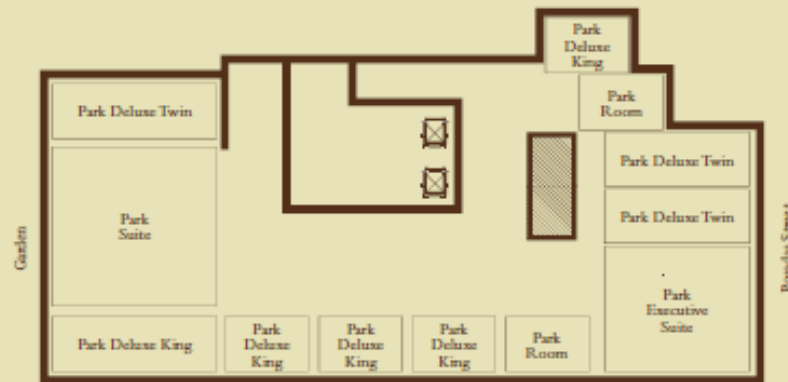

Park Deluxe King

Park Deluxe Twin

Park Deluxe Balcony

Park One Bedroom Suite

Park Suite

Park Deluxe Suite

Park Executive Suite

POSADAS BUILDING

5TH TO 9TH FLOOR

14TH TO 17TH FLOOR

Category	Quantity	Posadas Building	Palace Building
Park Room King	21	21	-
Park Deluxe King	60	55	5
Park Deluxe Twin	24	20	4
Park Deluxe View King	13	13	-
Park Deluxe Balcony	8	6	2
Park One Bedroom Suite	6	4	2
Park Suite	17	13	4
Park Deluxe Suite	5	5	-
Park Executive Suite	8	5	3
Boudoir Suite	1	-	1
Alvear Suite	1	-	1
Duhau Suite	1	-	1

Park Suite

Park Executive Suite

Park Executive Suite

Boudoir Suite

Boudoir Suite

Alvear Suite

Alvear Suite

Duhau Suite

Duhau Suite

Duham Suite

Duhau Suite Terrace

PALACE BUILDING

2ND FLOOR

3RD FLOOR

4TH FLOOR

RESTAURANTS
& BARS